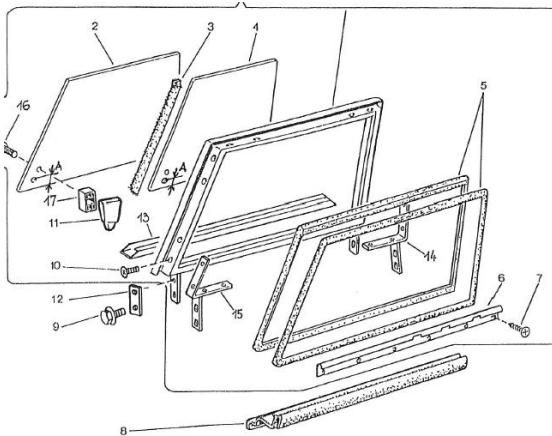

Early Version (VM)
See group 265