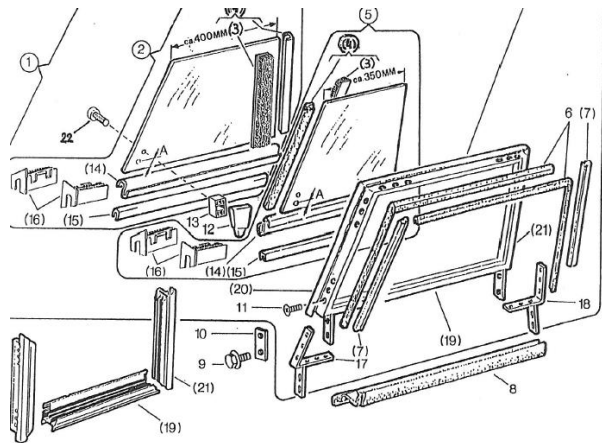

Service Information

September 2018

Pinzgauer Front Window brackets

Background :-

There exists two versions of the Pinzgauer front window brackets as well as Left / Right / 90 deg / 80 deg :

	Part Number	Side	Angle	Screws
Early	7161765332	Left	90	2 x M6
	7161765342	Right	90	2 x M6
	7161765312	Left	80	2 x M6
	7161765322	Right	80	2 x M6

Later	7161765222	Right	80	3 x M5
	7161765232	Left	80	3 x M5
	7161765242	Right	90	3 x M5
	7161765252	Left	90	3 x M5

Early Version (VM)
See group 265

Later Version (CLEFF)
See group 266

Haflinger Technik Ltd.