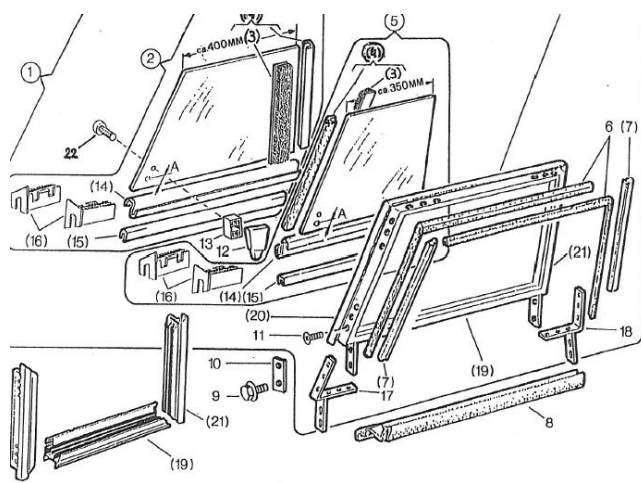

## Pinzgauer Front Window brackets

Background :-

There exists two versions of the Pinzgauer front window brackets as well as Left / Right / 90 deg / 80 deg :

	Part Number	Side	Angle	Screws
<b>Early</b>	7161765332	Left	90	2 x M6
	7161765342	Right	90	2 x M6
	7161765312	Left	80	2 x M6
	7161765322	Right	80	2 x M6

<b>Later</b>	7161765222	Right	80	3 x M5
	7161765232	Left	80	3 x M5
	7161765242	Right	90	3 x M5
	7161765252	Left	90	3 x M5

**Early Version (VM)**  
See group 265

**Later Version (CLEFF)**  
See group 266