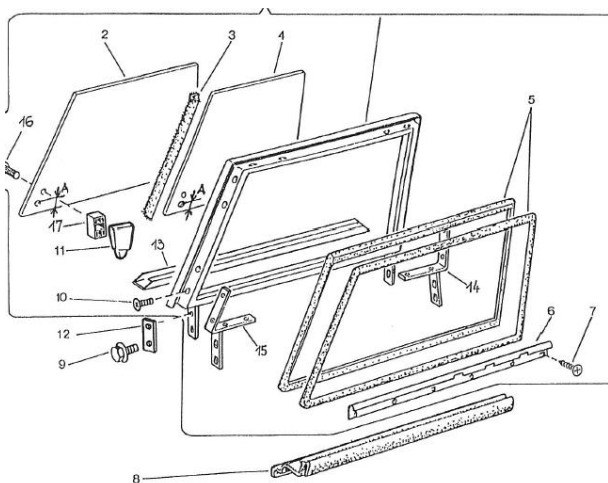

Haflinger Technik Ltd

Service Information

September 2018

Pinzgauer Front Window brackets

Background :-

There exists two versions of the Pinzgauer front window brackets as well as Left / Right / 90 deg / 80 deg :

	Part Number	Side	Angle	Screws
Early	7161765332	Left	90	2 x M6
	7161765342	Right	90	2 x M6
	7161765312	Left	80	2 x M6
	7161765322	Right	80	2 x M6

Later	7161765222	Right	80	3 x M5
	7161765232	Left	80	3 x M5
	7161765242	Right	90	3 x M5
	7161765252	Left	90	3 x M5

Early Version (VM)
See group 265