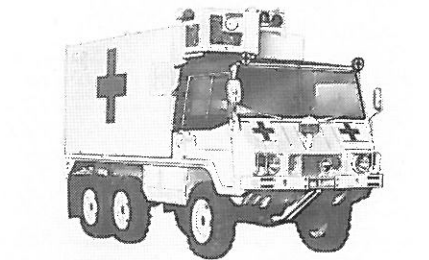

## 712 6 x 6

**712 M**

Canvas covered version, transport of bulky goods or passengers (6 foldable benches, 2 persons ea.)  
loading area: 3032 x 1590 = 4,8 m<sup>2</sup>

**712 K**

All metal body station wagon  
five doors  
Seats: 2 + 3 (possib. to fit  
4 emergency benches 90 cm long)

**712 AMB-S**

Ambulance with air-portable shelter.  
4 stretchers with support, 1 seat for paramedic  
Shelter: sandwich-construction (fiberglass, PVC-foam)

**712 W**

Workshop vehicle with air-portable shelter: one lift-up side wall (pneumatic)  
1 tool bench, rear stair  
Shelter: Sandwich-construction, surelevated roof-part