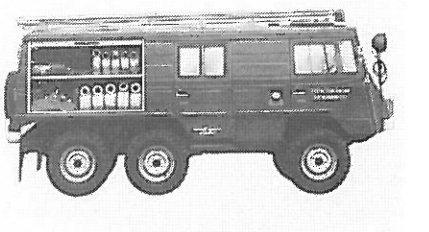

## 712 6 x 6

**712 M**

Canvas covered version, transport of bulky goods or passengers (6 foldable benches, 2 persons ea.)  
loading area: 3032 x 1590 = 4,8 m<sup>2</sup>

**712 K**

All metal body station wagon  
five doors  
Seats: 2 + 3 (possib. to fit  
4 emergency benches 90 cm long)

**712 AMB-S**

Ambulance with air-portable shelter.  
4 stretchers with support, 1 seat for paramedic  
Shelter: sandwich-construction (fiberglass, PVC-foam)

**712 W**

Workshop vehicle with air-portable shelter: one lift-up side wall (pneumatic)  
1 tool bench, rear stair  
Shelter: Sandwich-construction, surelevated roof-part